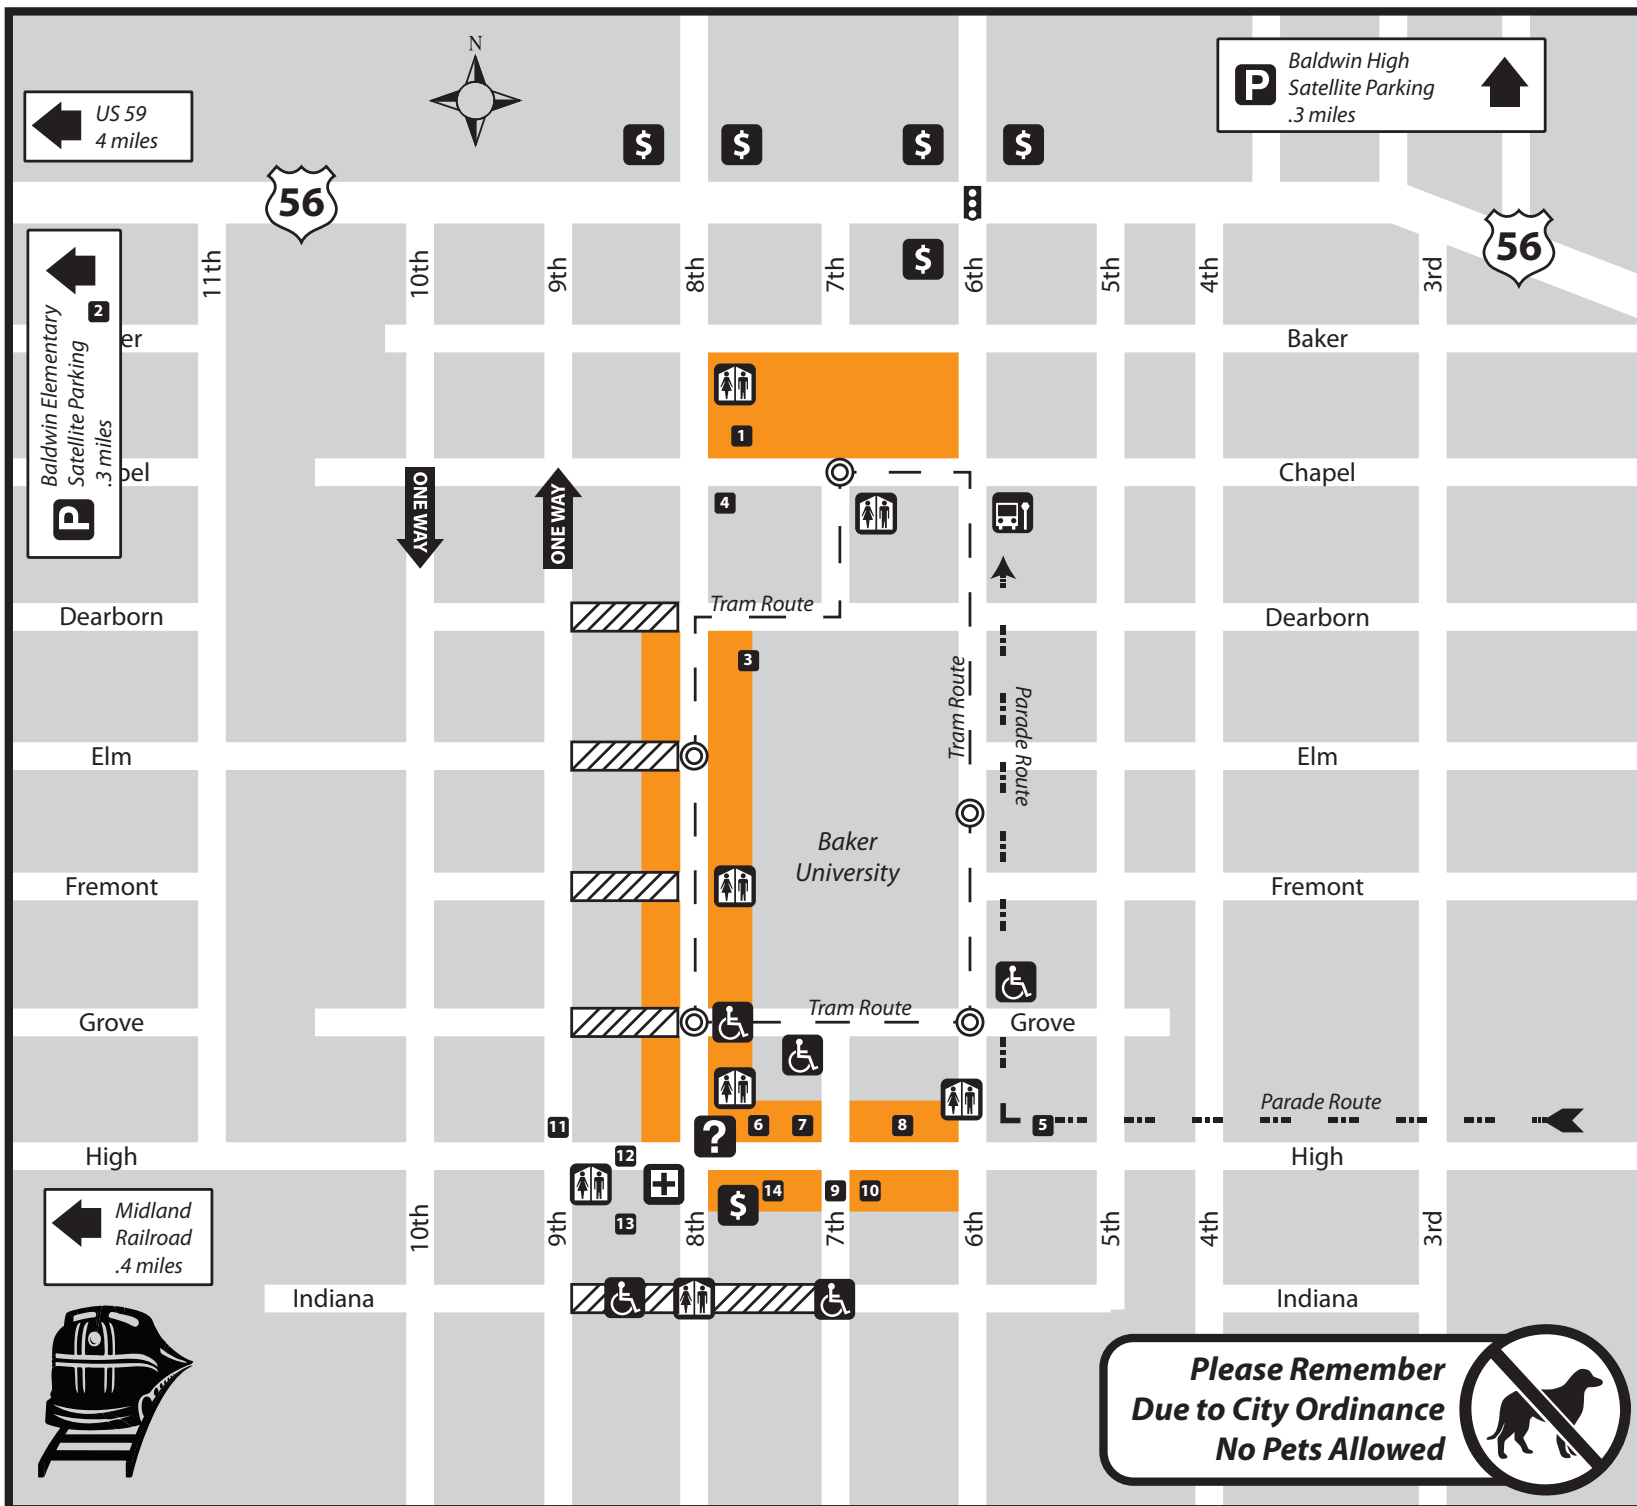

Attractions

1. BPW Arts & Crafts, Booths Inside
2. Quilt Show, Inside Intermediate Center
3. Rice Auditorium Baker University
4. BPW Food Pavilion and Music
5. Santa Fe Trail Historical Society Tour
6. Lumberyard Arts Center
7. Free Country Music Tent
8. Craft Booths inside Baldwin Fire Station
9. Kids Zone
10. Library
11. Midland Railway Bus Stop
12. Carnival
13. City Hall
14. Baldwin City Rec Commission - Maple Leaf HQ

Legend

- Information
- Booths and Shops
- Satellite Parking
- Handicap Parking
- Bus to Parking
- Restroom
- ATM
- Vendor Parking
- Tram Stop
- Tram Route
- Parade Route

**Please Remember
Due to City Ordinance
No Pets Allowed**